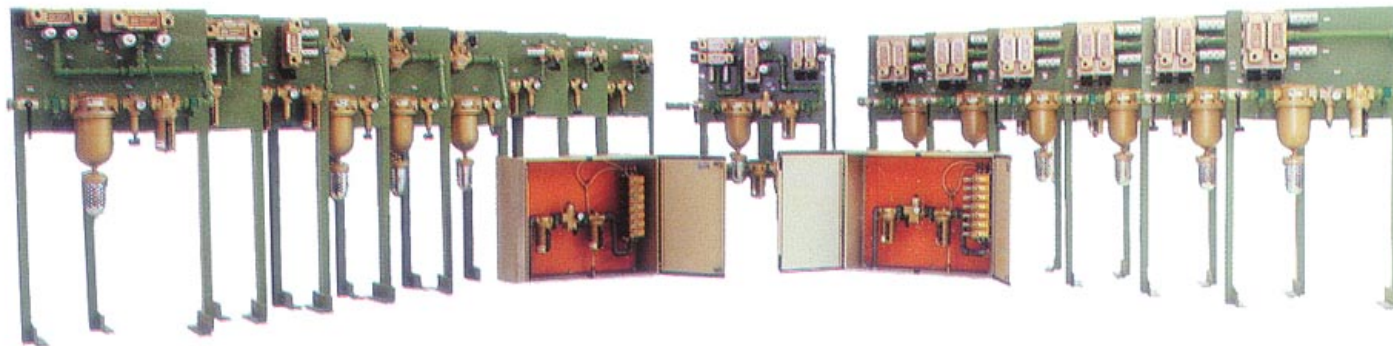

ROSS EUROPA® GmbH

© Copyright ROSS EUROPA, 2007.
All Rights Reserved.

Benefits of the ROSS SYSTEM SOLUTION SERVICE

- ROSS provides the **complete solution** to your problem — from the idea/concept to the delivery of a „ready-to-use“ unit.
- The selection of components is done **by our specialists**; e.g. there will be no ordering of wrongly dimensioned components.
- Focus on **only one purchasing source** reduces administrative efforts immensely. You will have to contact only one business partner. It is our job to make sure that all project deadlines will be met.
- You will be updated permanently on the progress of the project. Requests for change can be put into practice at short notice.
- You will be supplied only **quality** components that have stood the test of countless applications. Decades of ROSS air control experience and know-how work **specifically for you!**