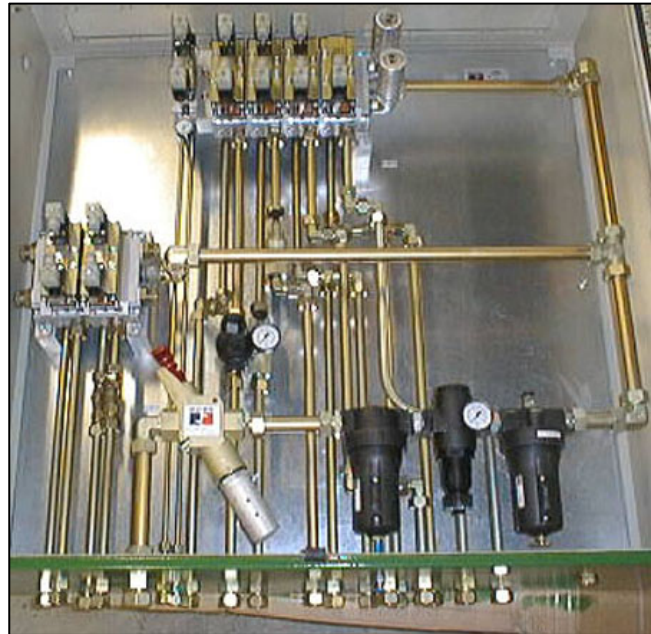

System Solutions — Examples...

ROSS EUROPA® GmbH

© Copyright ROSS EUROPA, 2007.
All Rights Reserved.