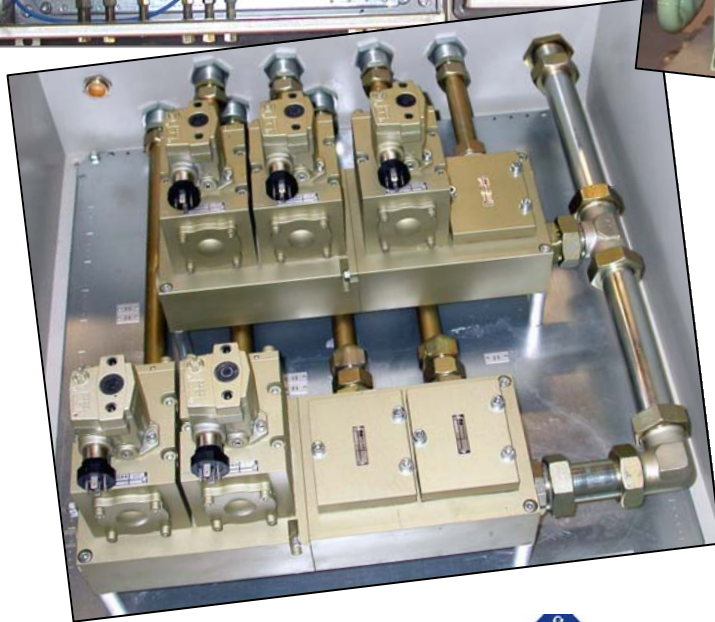

System Solutions — Examples...

ROSS EUROPA® GmbH

© Copyright ROSS EUROPA, 2007.
All Rights Reserved.