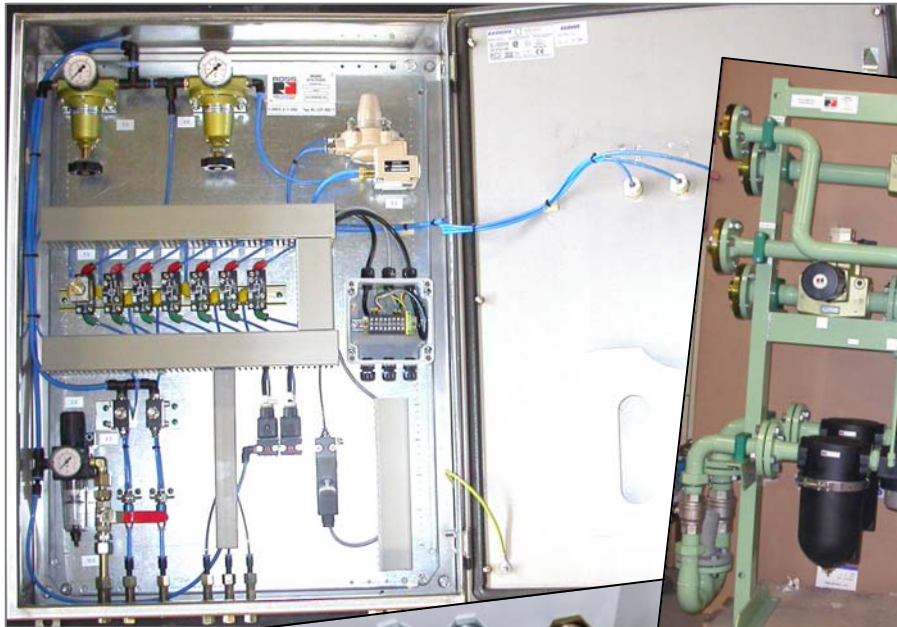

System Solutions — Examples...

ROSS EUROPA® GmbH

© Copyright ROSS EUROPA, 2007.
All Rights Reserved.